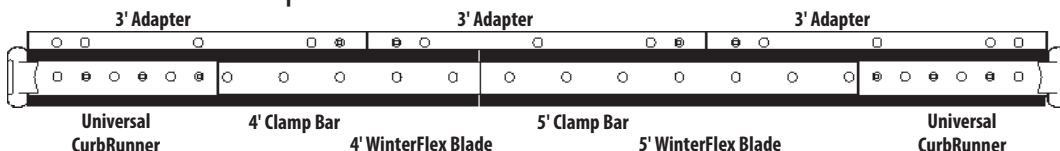

WINTERFLEX® SNOWPLOW BLADE SYSTEM

INSTALLATION GUIDE

WinterFlex® System
3 – Adapter Blades
2 – WinterFlex® Blades
2 – Clamp Bars
2 – Universal CurbRunners®
1 – Plow Bolt Kit (may contain extra hardware)
14 – 2-1/2" Plow Bolts (Adapter assembly)
18 – 4" Plow Bolts (Blade assembly)
6 – 4-1/2" Plow Bolts (CurbRunner assembly)
38 – Stover Lock Nuts
38 – Washers

12' WinterFlex® Setup

11' WinterFlex® Setup

10' WinterFlex® Setup

9' WinterFlex® Setup

Plow Bolt Kit
Included With Every System

Questions? 1-800-294-6837 or WinterEquipment.com