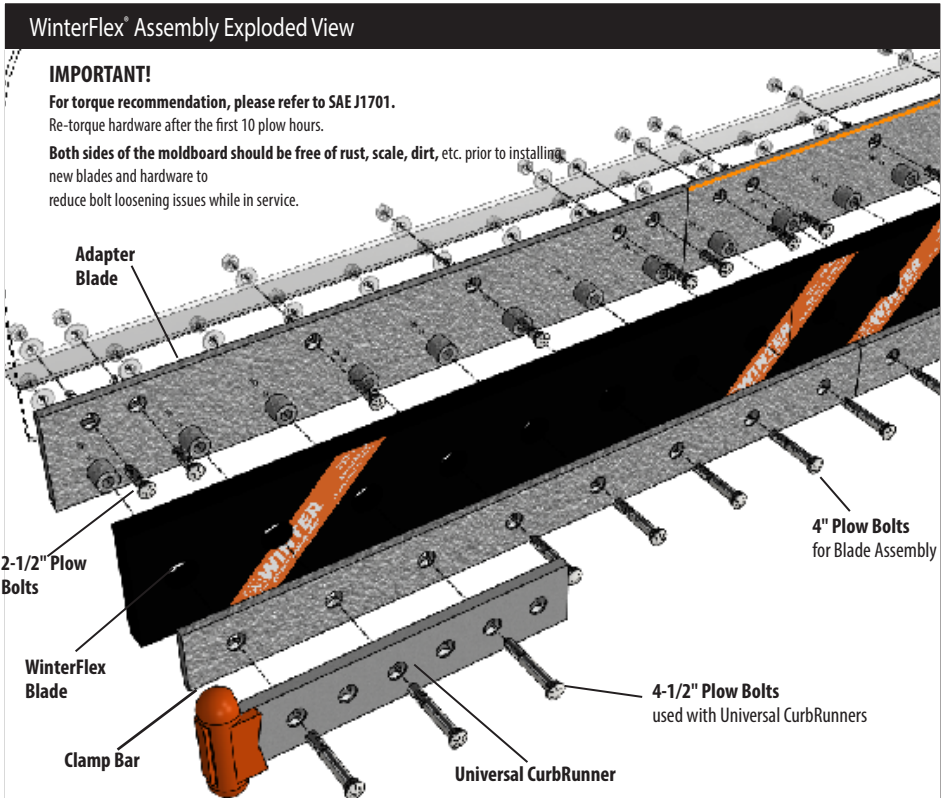

WINTERFLEX® SNOWPLOW BLADE SYSTEM

INSTALLATION GUIDE

WinterFlex® System
3 – Adapter Blades
2 – WinterFlex® Blades
2 – Clamp Bars
2 – Universal CurbRunners®
1 – Plow Bolt Kit (may contain extra hardware)
14 – 2-1/2" Plow Bolts (Adapter assembly)
18 – 4" Plow Bolts (Blade assembly)
6 – 4-1/2" Plow Bolts (CurbRunner assembly)
38 – Stover Lock Nuts
38 – Washers

12' WinterFlex® Setup

11' WinterFlex® Setup

10' WinterFlex® Setup

9' WinterFlex® Setup

Plow Bolt Kit
Included With Every System

Questions? 1-800-294-6837 or WinterEquipment.com