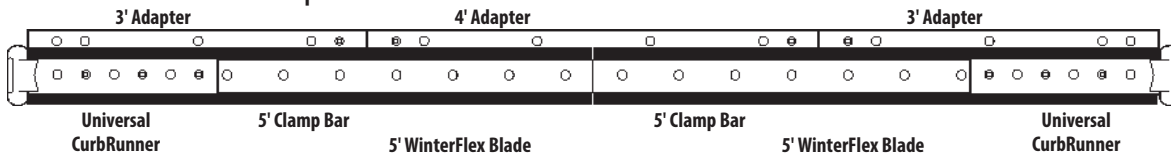

10' WinterFlex® Setup