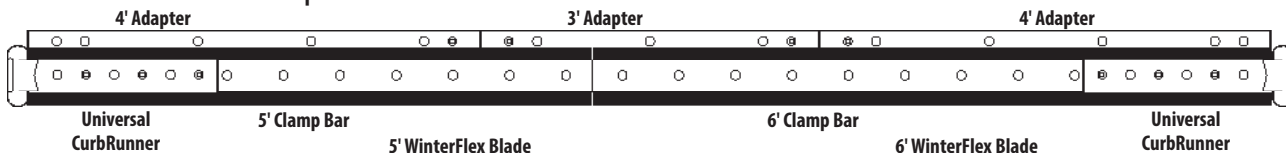

11' WinterFlex® Setup