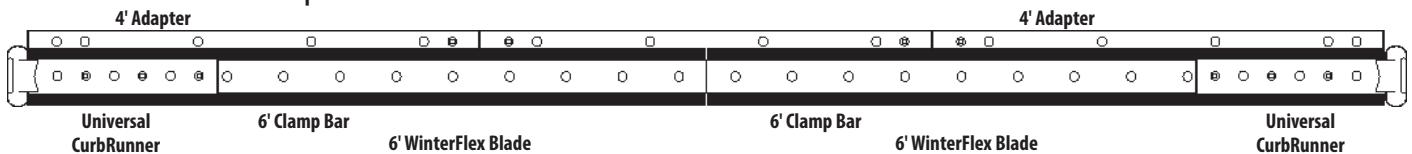

12' WinterFlex® Setup