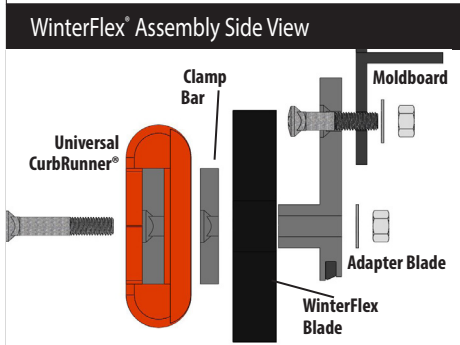

WINTERFLEX® SNOWPLOW BLADE SYSTEM

INSTALLATION GUIDE

WinterFlex® System
3 – Adapter Blades
2 – WinterFlex® Blades
2 – Clamp Bars
2 – Universal CurbRunners®
1 – Plow Bolt Kit (may contain extra hardware)
14 – 2-1/2" Plow Bolts (Adapter assembly)
18 – 4" Plow Bolts (Blade assembly)
6 – 4-1/2" Plow Bolts (CurbRunner assembly)
38 – Stover Lock Nuts
38 – Washers