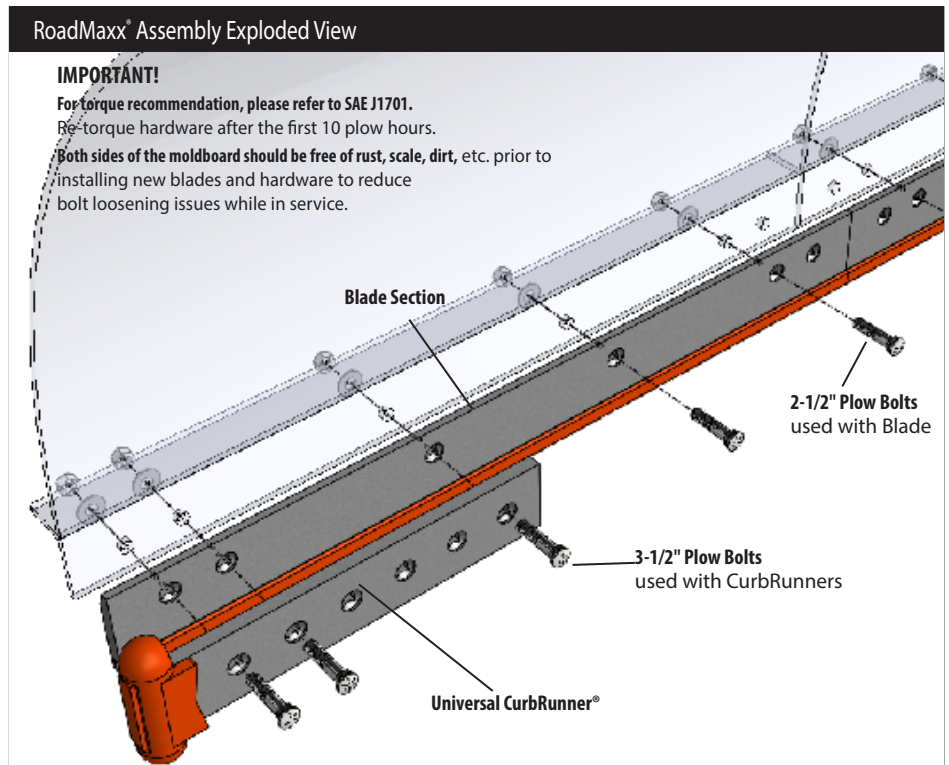

# ROADMAXX® SNOWPLOW BLADE SYSTEM

## INSTALLATION GUIDE

RoadMaxx® System
3 – RoadMaxx® Blade Sections (3 or 4 ft.)
2 – Universal CurbRunners®
1 – Plow Bolt Kit (may contain extra hardware) 8 – 2-1/2" Plow Bolts (Blade assembly) 6 – 3-1/2" Plow Bolts (CurbRunner® assembly) 14 – Stover Lock Nuts 14 – Washers

### 12' RoadMaxx® Setup

### 11' RoadMaxx® Setup