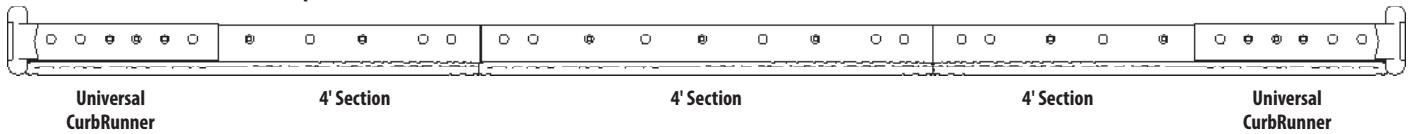

# ROADMAXX® SNOWPLOW BLADE SYSTEM

## INSTALLATION GUIDE

RoadMaxx® System
3 – RoadMaxx® Blade Sections (3 or 4 ft.)
2 – Universal CurbRunners®
1 – Plow Bolt Kit (may contain extra hardware) 8 – 2-1/2" Plow Bolts (Blade assembly) 6 – 3-1/2" Plow Bolts (CurbRunner® assembly) 14 – Stover Lock Nuts 14 – Washers

### 12' RoadMaxx® Setup