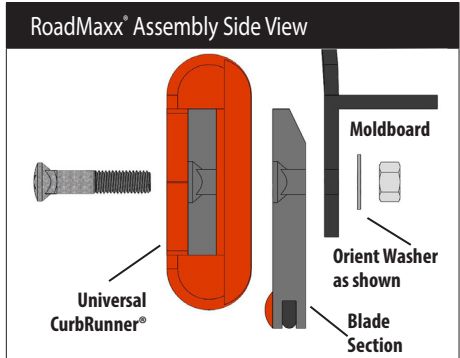

# ROADMAXX® SNOWPLOW BLADE SYSTEM

## INSTALLATION GUIDE

RoadMaxx® System
3 – RoadMaxx® Blade Sections (3 or 4 ft.)
2 – Universal CurbRunners®
1 – Plow Bolt Kit (may contain extra hardware) 8 – 2-1/2" Plow Bolts (Blade assembly) 6 – 3-1/2" Plow Bolts (CurbRunner® assembly) 14 – Stover Lock Nuts 14 – Washers

### 12' RoadMaxx® Setup

### 11' RoadMaxx® Setup