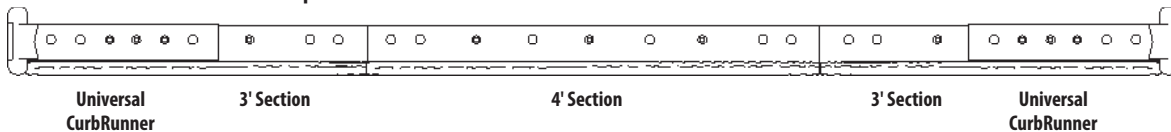

10' RoadMaxx® Setup

Plow Bolt Kit
Included With Every System