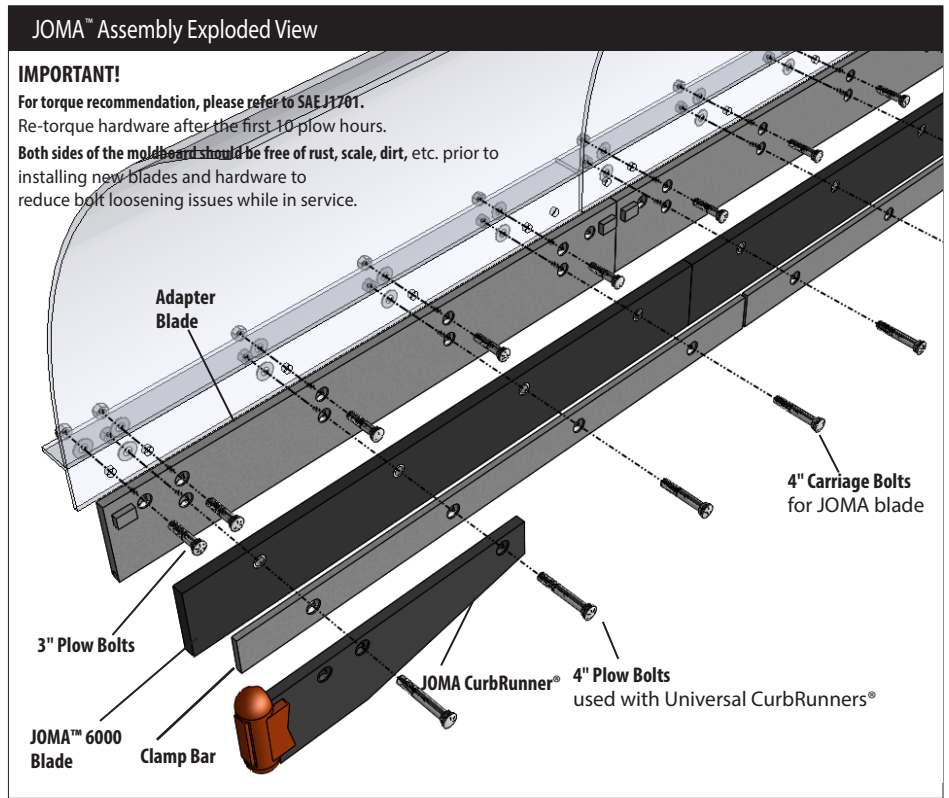

JOMA SNOWPLOW BLADE SYSTEM

INSTALLATION GUIDE

JOMA System
3 – Adapter Blades
3 – JOMA™ 6000 Blades
2 – Clamp Bars
2 – JOMA CurbRunners®
Plow Bolt Kit (may contain extra hardware)
18 – 3" Plow Bolts (Adapter blade)
8 – 4" Carriage Bolts (JOMA blade)
4 – 4" Plow Bolts (CurbRunner®)
30 – Stover Lock Nuts
30 – Washers

JOMA Assembly Side View