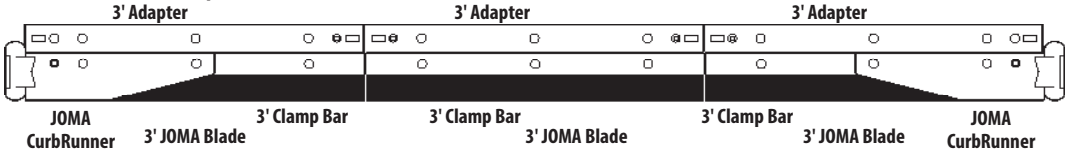

JOMA SNOWPLOW BLADE SYSTEM

INSTALLATION GUIDE

JOMA System
3 – Adapter Blades
3 – JOMA™ 6000 Blades
2 – Clamp Bars
2 – JOMA CurbRunners®
Plow Bolt Kit (may contain extra hardware)
18 – 3" Plow Bolts (Adapter blade)
8 – 4" Carriage Bolts (JOMA blade)
4 – 4" Plow Bolts (CurbRunner®)
30 – Stover Lock Nuts
30 – Washers

JOMA Assembly Side View

12' JOMA Setup

11' JOMA Setup

10' JOMA Setup

9' JOMA Setup

Plow Bolt Kit
Included With Every System

Questions? 1-800-294-6837 or WinterEquipment.com