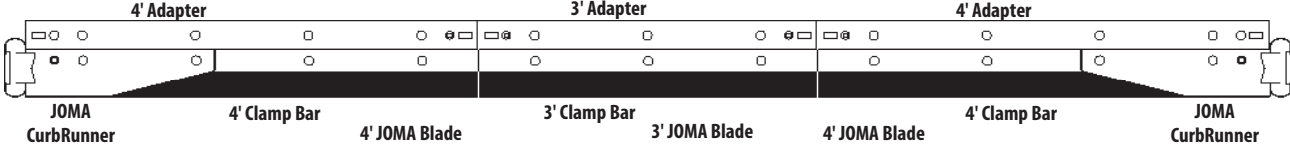

11' JOMA Setup