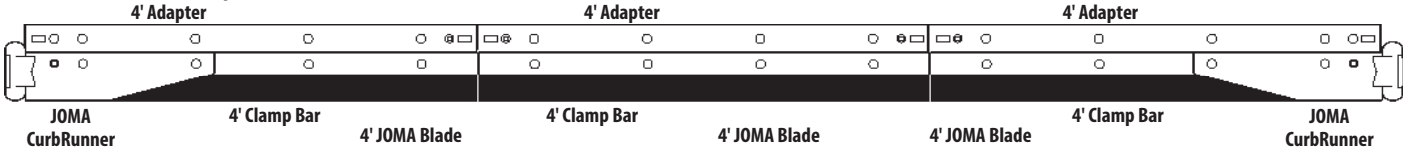

12' JOMA Setup