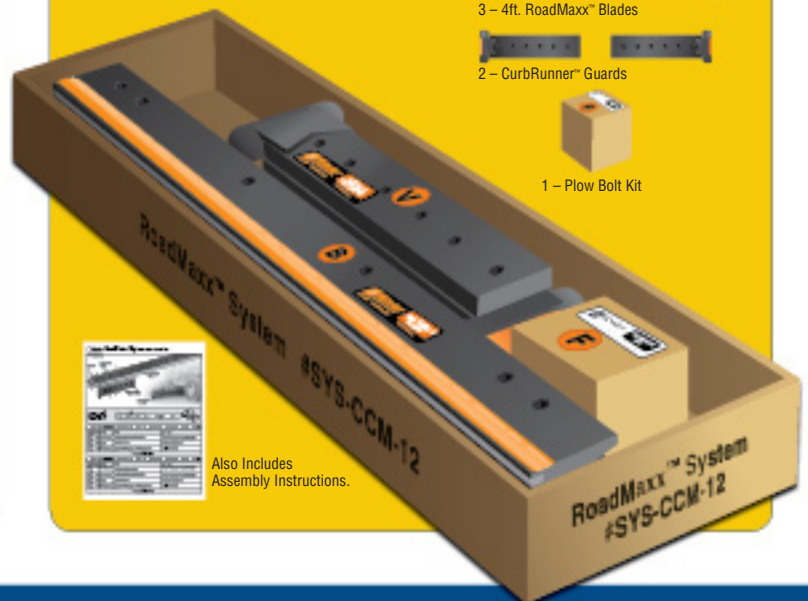

RoadMaxx™ SystemPak contains:

1 - Plow Bolt Kit

Also Includes Assembly Instructions.