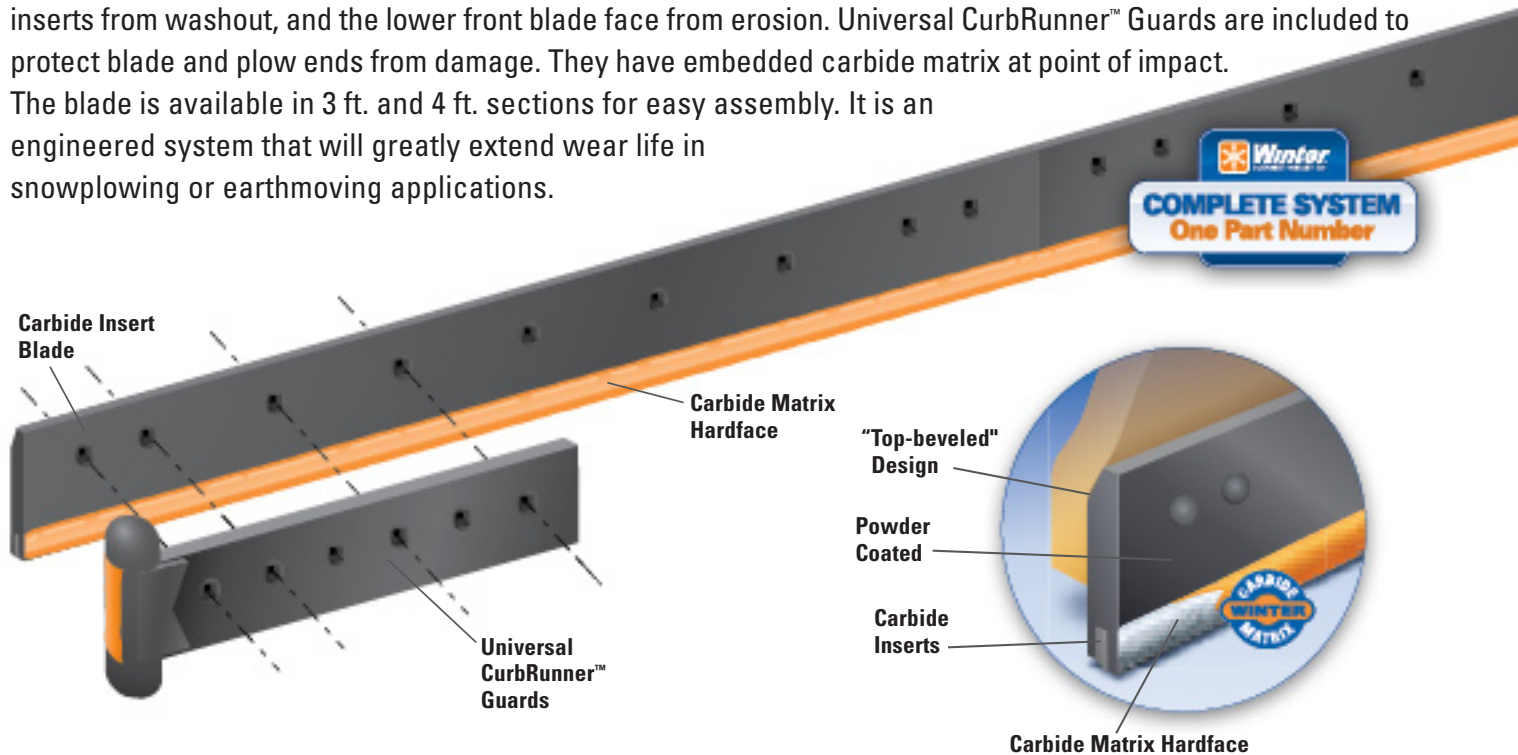

# Underbody/Grader Blade System With A Tough Hard Face.

# Winter® RoadMaxx™ System

A RoadMaxx™ System has a high quality carbide insert blade with a tough carbide matrix face protecting carbide inserts from washout, and the lower front blade face from erosion. Universal CurbRunner™ Guards are included to protect blade and plow ends from damage. They have embedded carbide matrix at point of impact. The blade is available in 3 ft. and 4 ft. sections for easy assembly. It is an engineered system that will greatly extend wear life in snowplowing or earthmoving applications.

## Winter® RoadMaxx™ Carbide Insert Blade with hardfacing.

- 5" high, 7/8" thick high-quality steel with top beveled edge for proper underbody/grader fit.
- Carbide matrix face on lower front blade protects carbide inserts from washout and edge erosion.
- Available in 3 ft. and 4 ft. lengths in standard 3"- 3"- 6" bolt pattern.

## Winter® Universal CurbRunner™ Guards for blade end protection.

- Heavy plate steel with cast steel end featuring an embedded carbide matrix edge at point of impact.
- Installs on right or left blade end.