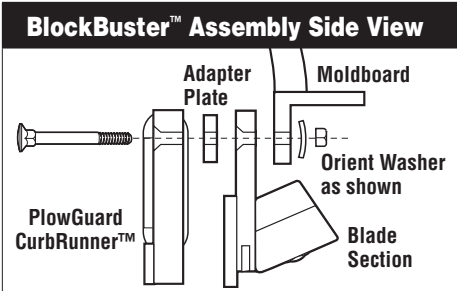

INSTALLATION GUIDE

BlockBuster™ Snowplow Blade System

BlockBuster™ SystemPak Contains:
3 – BlockBuster Blade Sections (3 or 4 ft.)
2 – PlowGuard CurbRunners
2 – Adapter Plates
1 – Plow Bolt Kit (may contain extra hardware) 8 – 2-1/2" Plow Bolts (Blade assembly) 6 – 4-1/2" Plow Bolts (PlowGuard assembly) 14 – Stover Lock Nuts 14 – Conical Washers
1 – Extra Plow Bolt Kit (Extra bolts, washers and nuts have been included in case replacement is necessary due to the extra-long wear life of the BlockBuster™ System.)