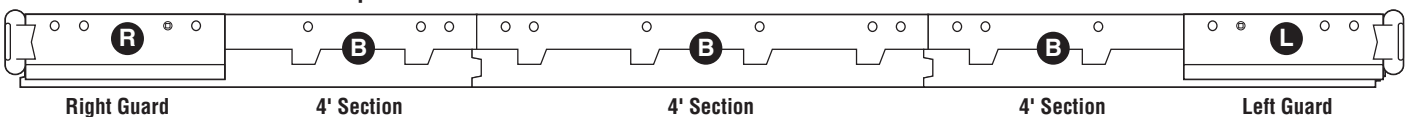

12' BlockBuster™ Setup