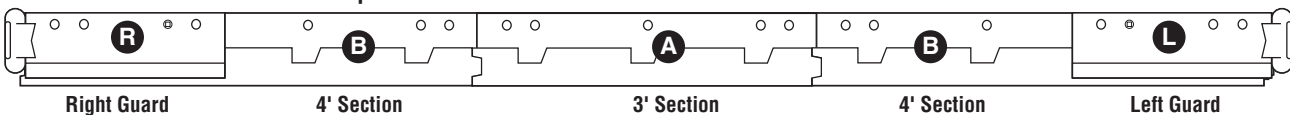

11' BlockBuster™ Setup