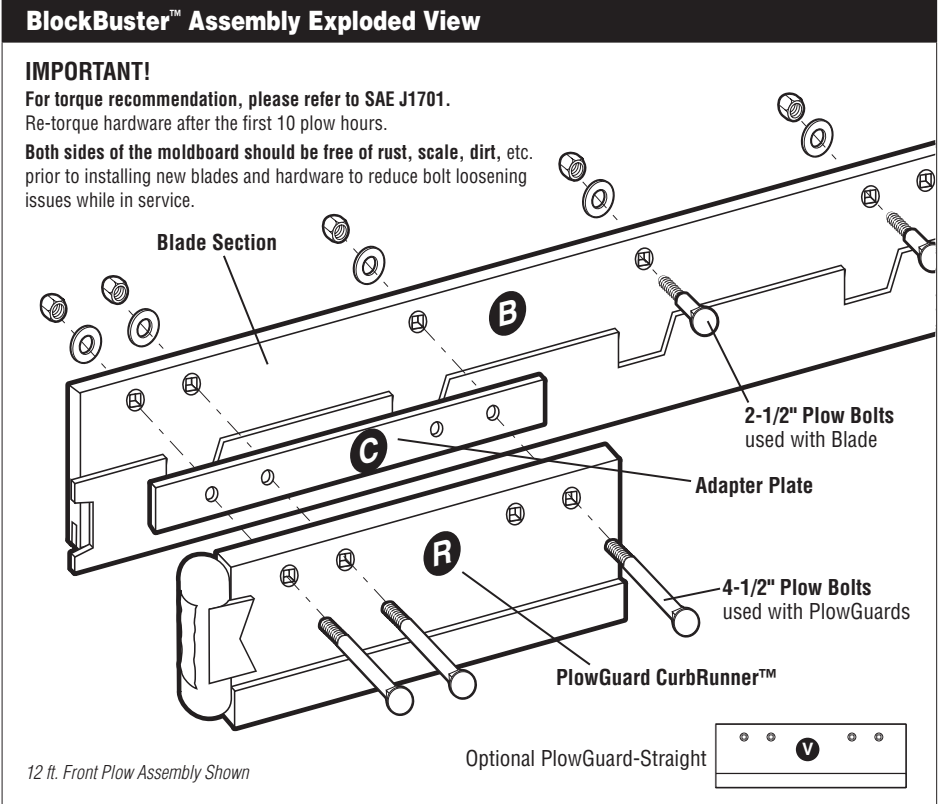

INSTALLATION GUIDE

BlockBuster™ Snowplow Blade System

BlockBuster™ SystemPak Contains:
3 – BlockBuster Blade Sections (3 or 4 ft.)
2 – PlowGuard CurbRunners
2 – Adapter Plates
1 – Plow Bolt Kit (may contain extra hardware) 8 – 2-1/2" Plow Bolts (Blade assembly) 6 – 4-1/2" Plow Bolts (PlowGuard assembly) 14 – Stover Lock Nuts 14 – Conical Washers
1 – Extra Plow Bolt Kit (Extra bolts, washers and nuts have been included in case replacement is necessary due to the extra-long wear life of the BlockBuster™ System.)