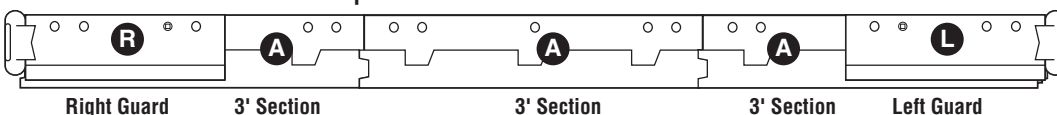

9' BlockBuster™ Setup

Plow Bolt Kit
Included With Every System

Questions? Call: 1-800-294-6837 • Fax: 1-888-810-9363
www.WinterEquipment.com