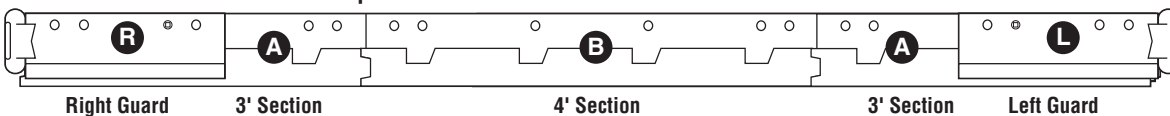

10' BlockBuster™ Setup